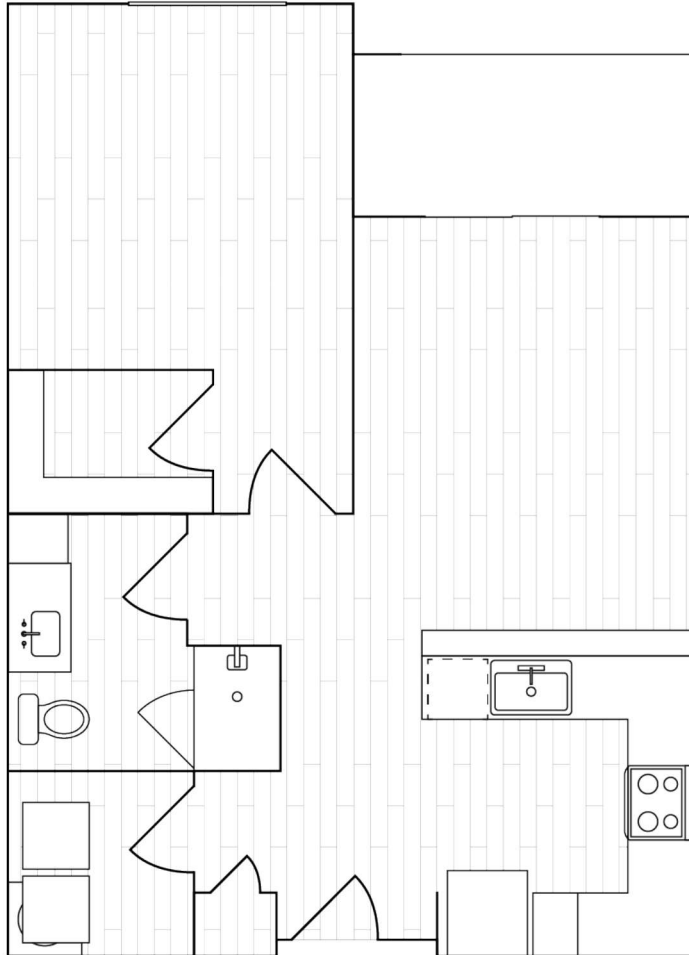

GRAND STATION LOFTS

A3b

1 Bedroom / 1 Bath

Dimensions

Living 11'-6" x 10'-0"
Kitchen 9'-3" x 11'-0"
Bedroom 11'-6" x 12' 0"

Total Sq Ft **768**

Unit Range

Bldg 1: 105, 111, 133, 139, 205, 211, 233, 239,
305, 311, 333, 339, 405, 411, 433, 439
Bldg 2: 244, 246

A3b 1B/1B