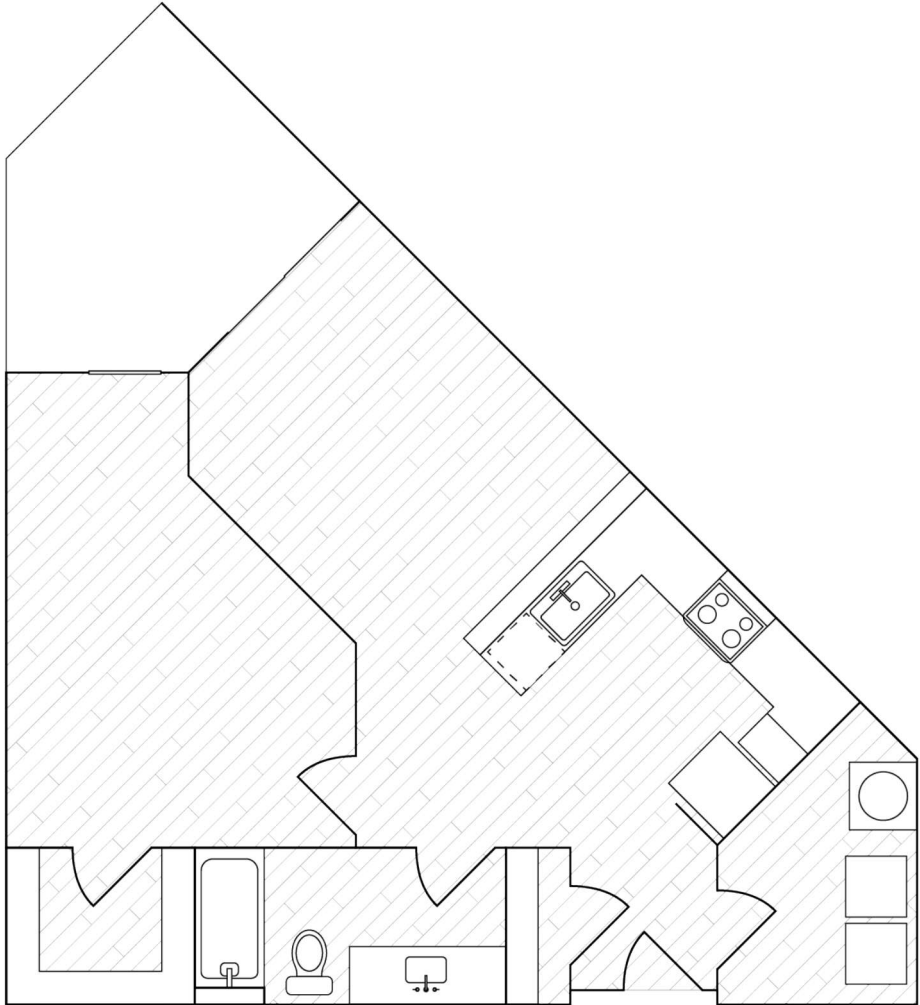

# GRAND STATION LOFTS

A4

## 1 Bedroom / 1 Bath

Dimensions

- Living 11'-0" x 14'-3"
- Kitchen 8'-6" x 12'-0"
- Bedroom 12'-6" x 17' 9"

Total Sq Ft **761**

Unit Range

- Bldg 1:** 101, 115, 119, 125, 129, 143, 149, 155, 201, 215, 219, 225, 243, 249, 255, 301, 315, 319, 325, 329, 343, 349, 355, 401, 415, 419, 425, 429, 443, 449, 455
- Bldg 2:** 101, 107, 123, 127, 137, 145, 201, 207, 223, 227, 237, 245, 301, 323, 327, 337, 345, 401, 407, 423, 427, 437, 445