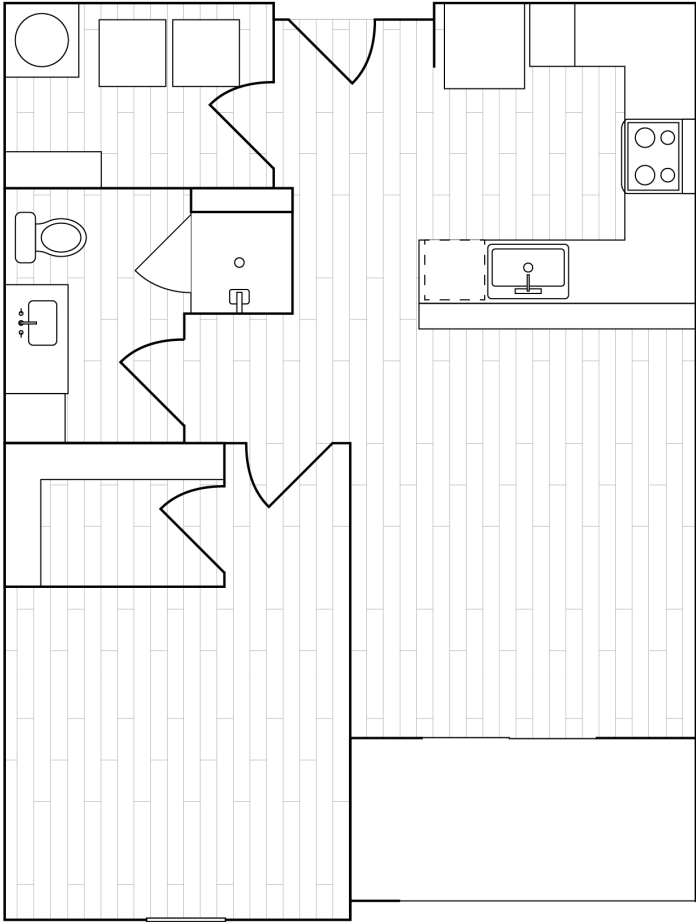

# GRAND STATION LOFTS

# A1

## 1 Bedroom / 1 Bath

Dimensions

- Living 11'-0" x 13'-6"
- Kitchen 8'-6" x 12'-3"
- Bedroom 12'-6" x 17'-0"

Unit Range

- Bldg 1: 136, 236, 336, 436

Total Sq Ft **687**

A2 1B/1B