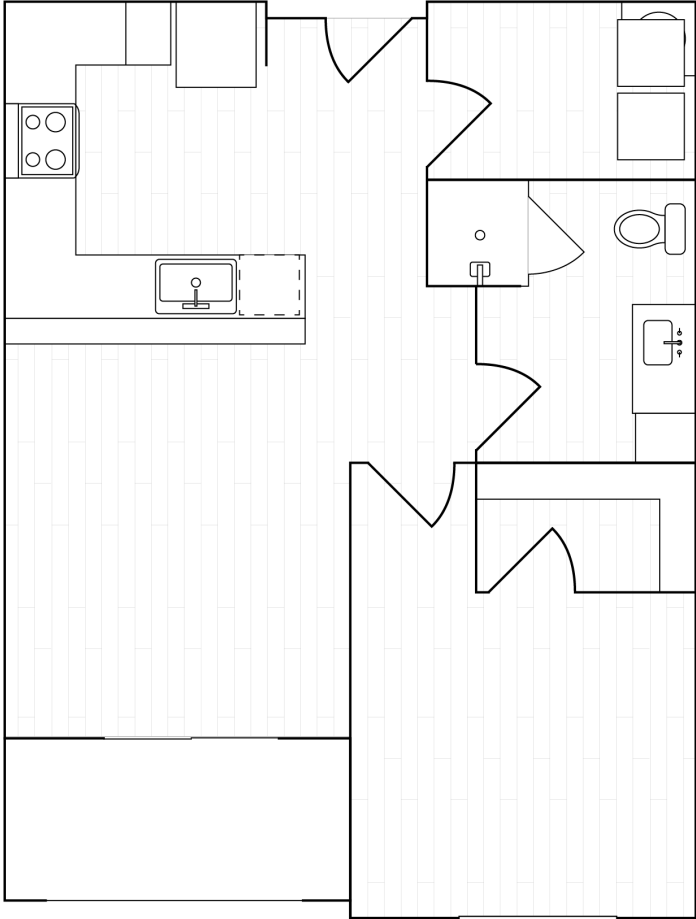

GRAND STATION LOFTS

A2 HC

1 Bedroom / 1 Bath

Dimensions

- Living 11'-6" x 13'-9"
- Kitchen 9'-3" x 11'-0"
- Bedroom 11'-3" x 16'-0"

Unit Range

- Bldg 1: 310
- Bldg 2: 128, 446

Total Sq Ft **688**