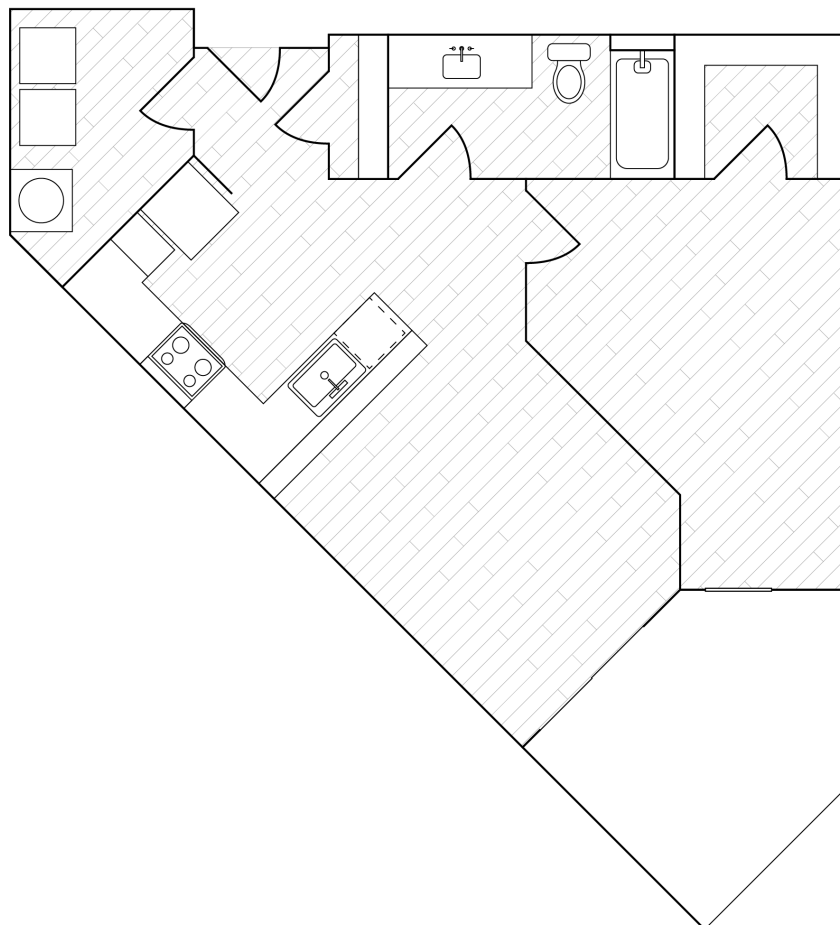

GRAND STATION LOFTS

A3

1 Bedroom / 1 Bath

Dimensions

- Living 11'-6" x 13'-9"
- Kitchen 9'-3" x 11'-0"
- Bedroom 11'-3" x 16'-0"

Unit Range

Bldg 2: 115, 215, 315, 415

Total Sq Ft **737**

A3 1B/1B