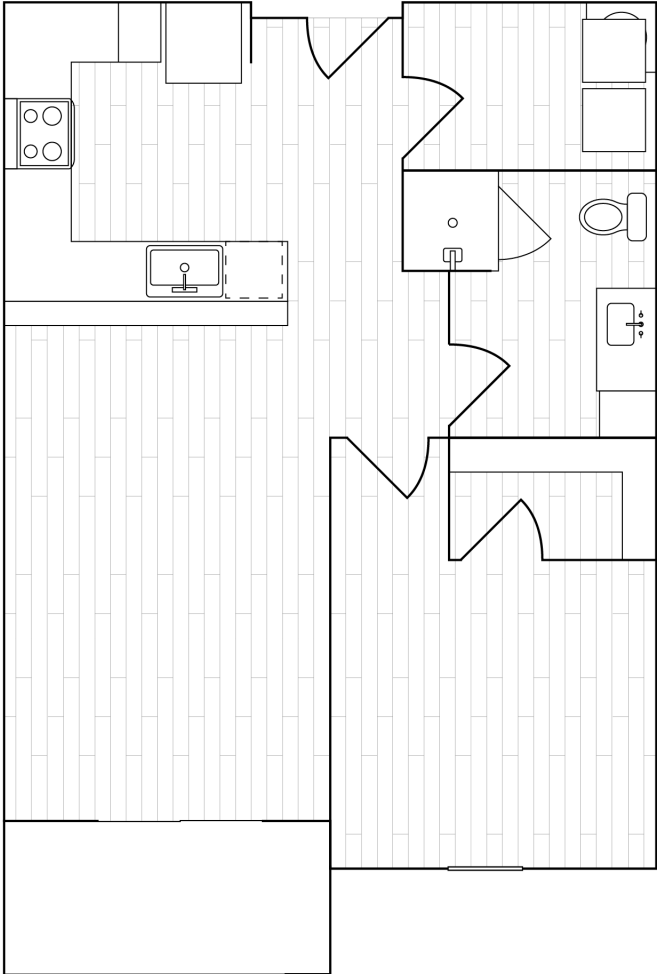

# GRAND STATION LOFTS

# A4 HC

## 1 Bedroom / 1 Bath

Dimensions

- Living 11'-6" x 19'-3"
- Kitchen 9'-3" x 11'-0"
- Bedroom 11'-6" x 15' 9"

Unit Range

Bldg 1: 151

Total Sq Ft **756**

A4 HC 1B/1B