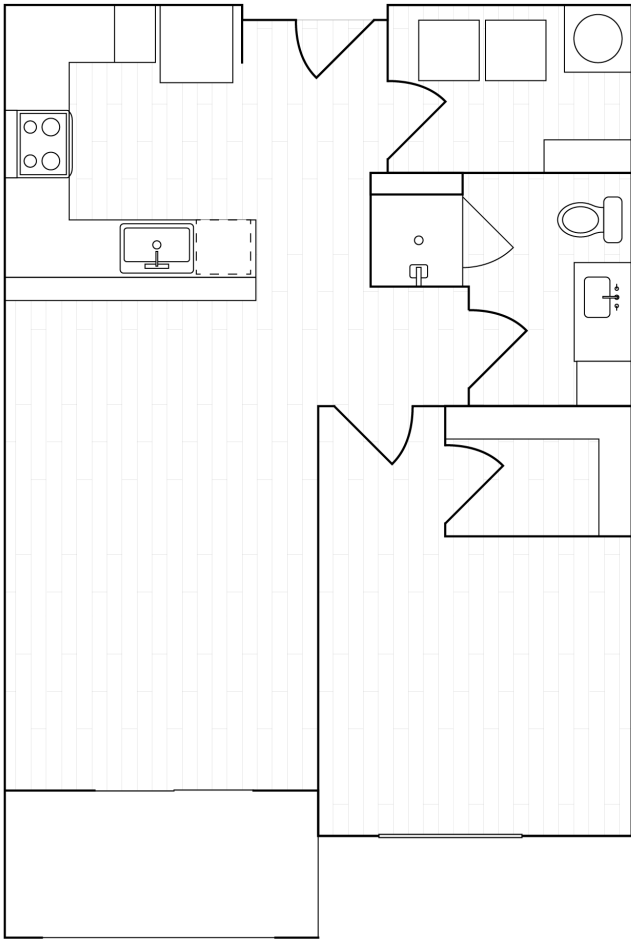

# GRAND STATION LOFTS

# A4

## 1 Bedroom / 1 Bath

Dimensions

Living	11'-6" x 19'-3"
Kitchen	9'-3" x 11'-0"
Bedroom	11'-6" x 15' 9"

Unit Range

**Bldg 1:** 113, 123, 131, 141, 153, 203, 213, 221, 223, 231, 241, 251, 253, 303, 313, 321, 323, 331, 341, 351, 353, 403, 413, 421, 423, 431, 441, 451, 453