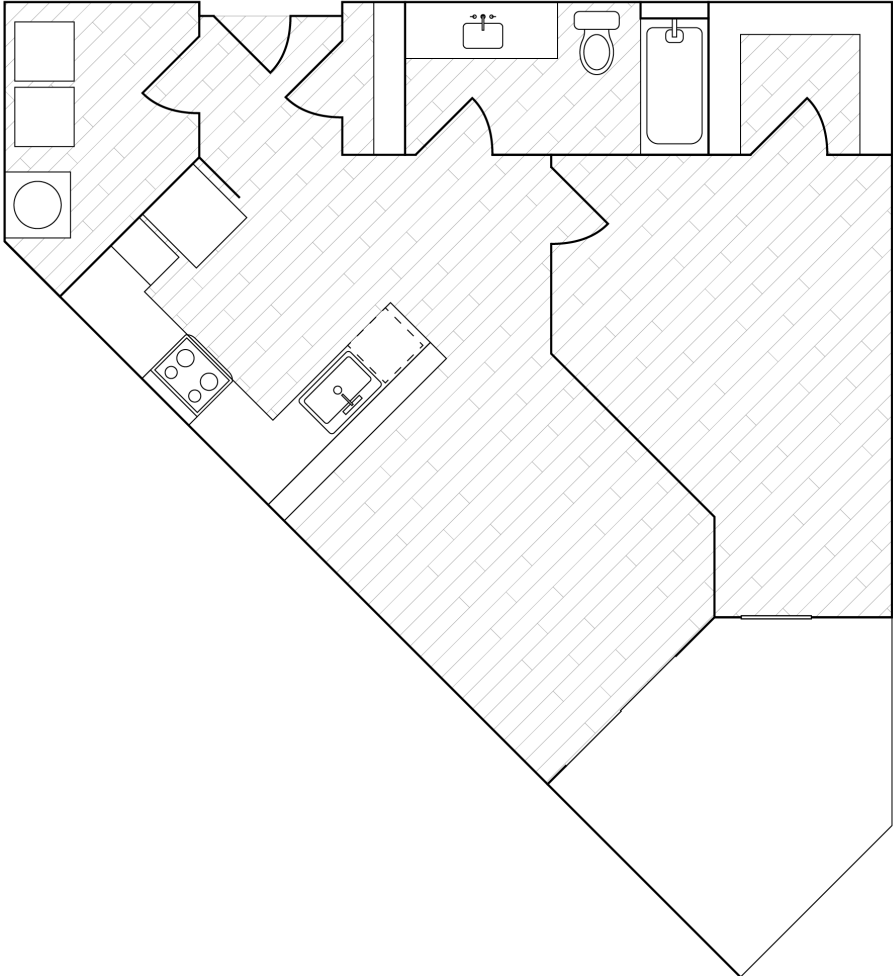

# GRAND STATION LOFTS

## 1 Bedroom / 1 Bath

Dimensions

Living	11'-0" x 14'-3"
Kitchen	8'-6" x 12'-0"
Bedroom	12'-6" x 17' 9"

Unit Range

**Bldg 1:** 101, 115, 119, 125, 129, 143, 149, 155, 201, 215, 219, 225, 243, 249, 255, 301, 315, 319, 325, 329, 343, 349, 355, 401, 415, 419, 425, 429, 443, 449, 455