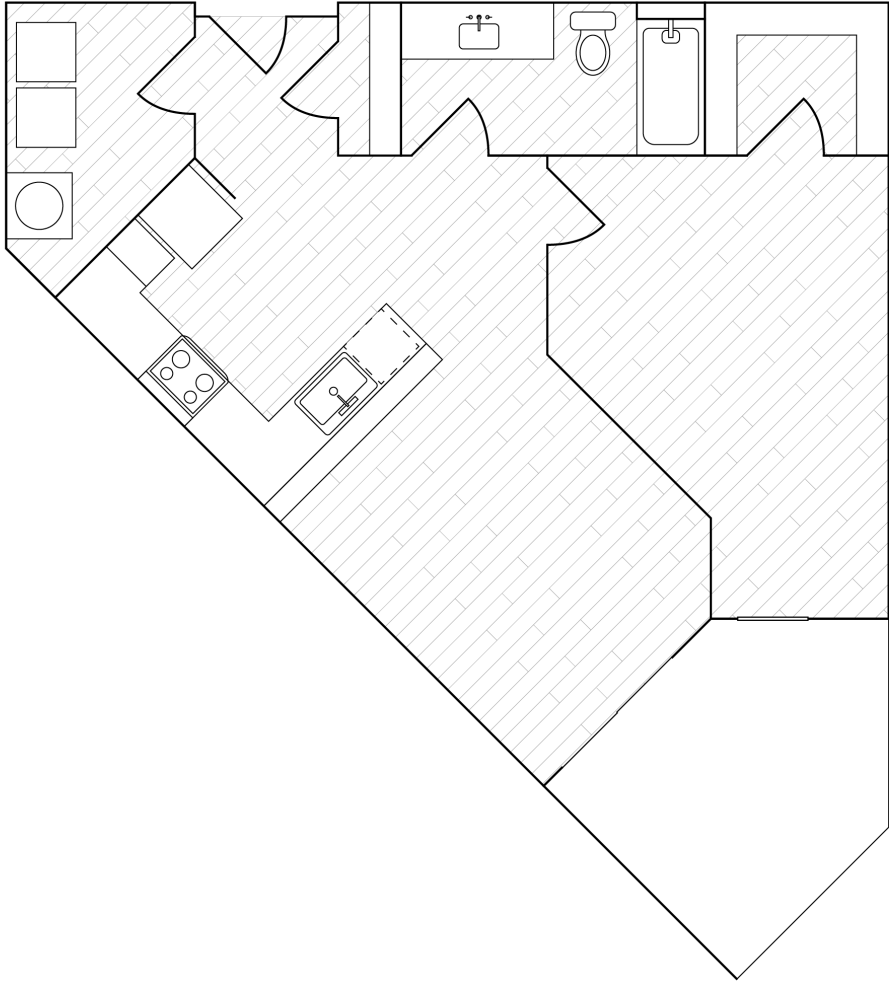

GRAND STATION LOFTS

A6

1 Bedroom / 1 Bath

Dimensions

- Living 11'-0" x 13'-6"
- Kitchen 8'-6" x 12'-3"
- Bedroom 12'-6" x 17'-0"

Unit Range

Bldg 2: 101, 123, 201, 223, 301, 323, 401, 423

Total Sq Ft **762**

A6 1B/1B