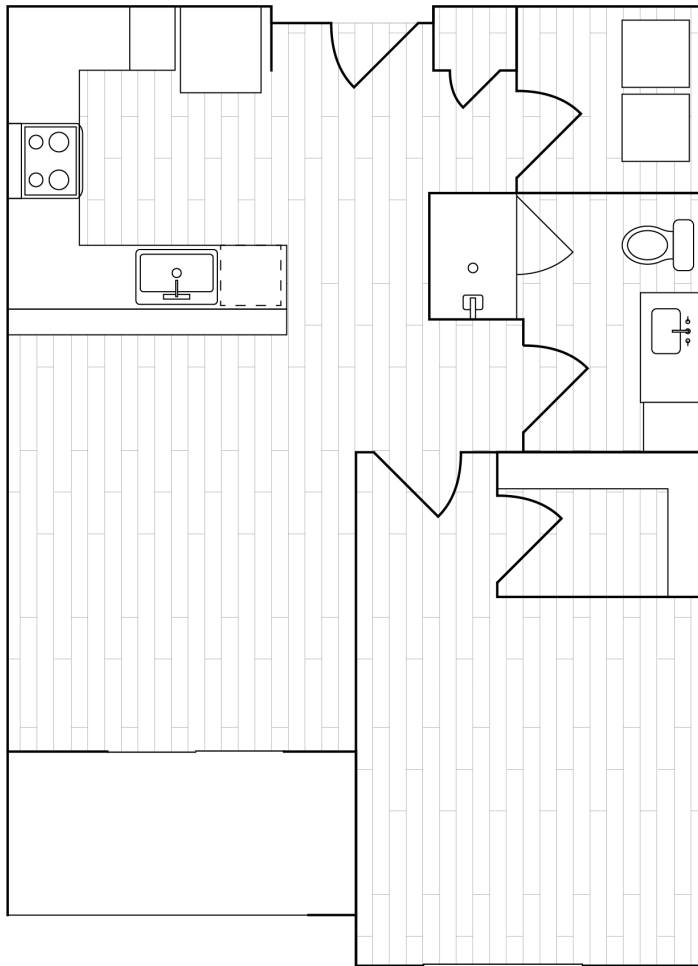

GRAND STATION LOFTS

A7

1 Bedroom / 1 Bath

Dimensions

Living	11'-0" x 13'-6"
Kitchen	8'-6" x 12'-3"
Bedroom	12'-6" x 17'-0"

Unit Range

Bldg 1: 105, 111, 133, 139, 205, 211, 223, 239, 305, 311, 333, 339, 405, 411, 433, 439

Total Sq Ft **768**

A7 1B/1B