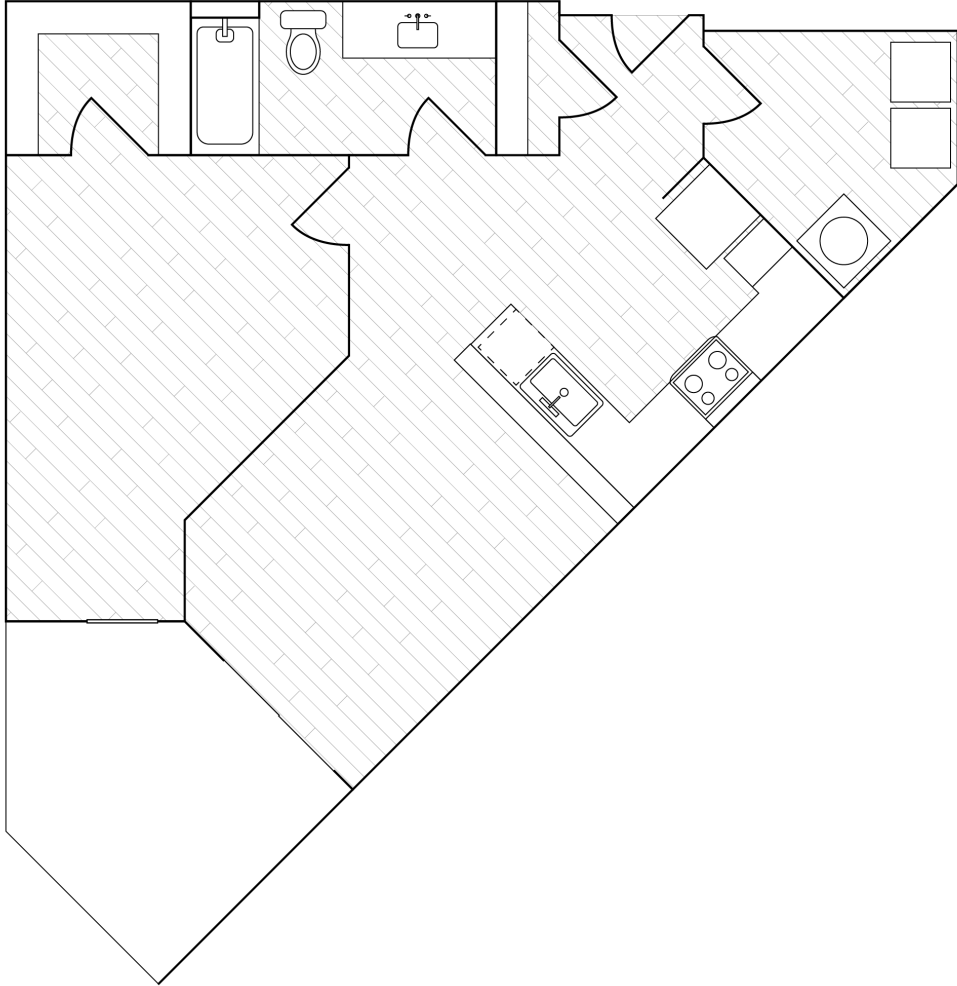

GRAND STATION LOFTS

A8

1 Bedroom / 1 Bath

Dimensions

- Living 11'-0" x 13'-6"
- Kitchen 8'-6" x 12'-3"
- Bedroom 12'-6" x 17'-0"

Unit Range

Bldg 2: 133, 233, 333, 433

Total Sq Ft **774**

A8 1B/1B