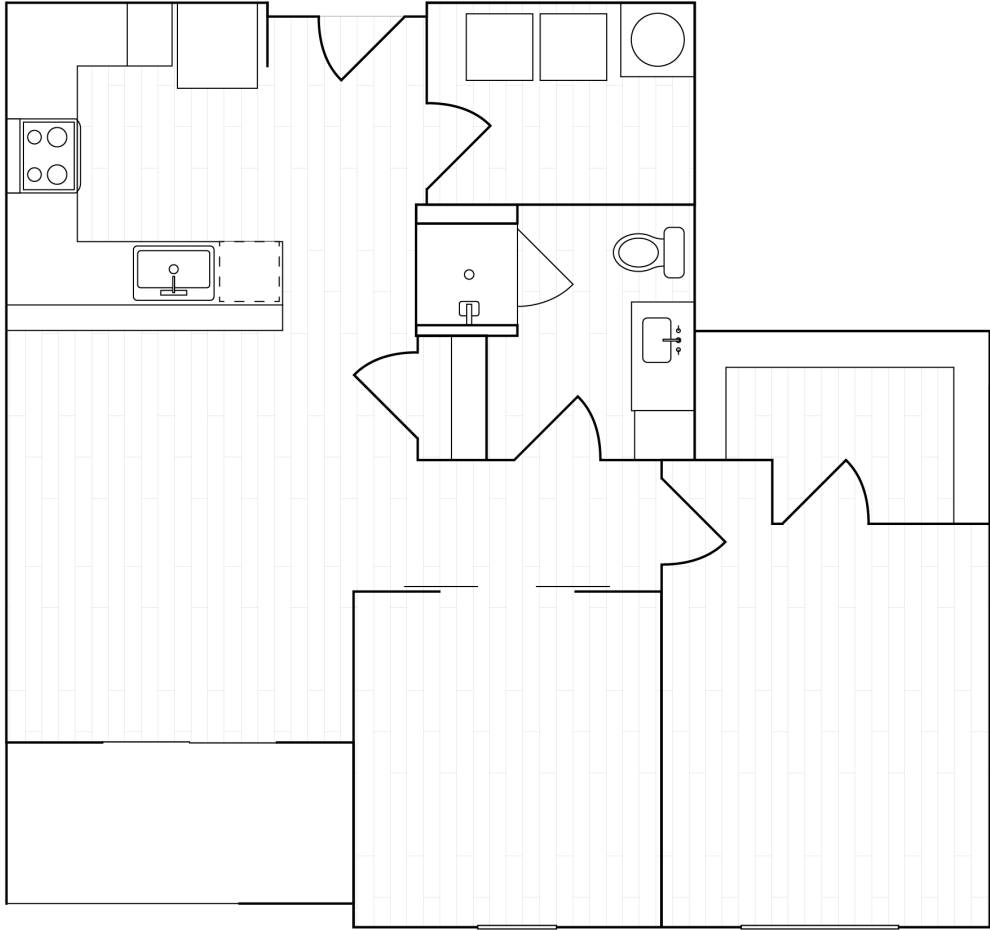

GRAND STATION LOFTS

A9

1 Bedroom / 1 Bath / 1 Den

Dimensions

Living	11'-0" x 13'-6"
Kitchen	8'-6" x 12'-3"
Bedroom	12'-6" x 17'-0"
Den	10'-6" x 10'-0"

Unit Range

Bldg 1: 200, 300, 400

Total Sq Ft **882**

A9 1B/1B/1D