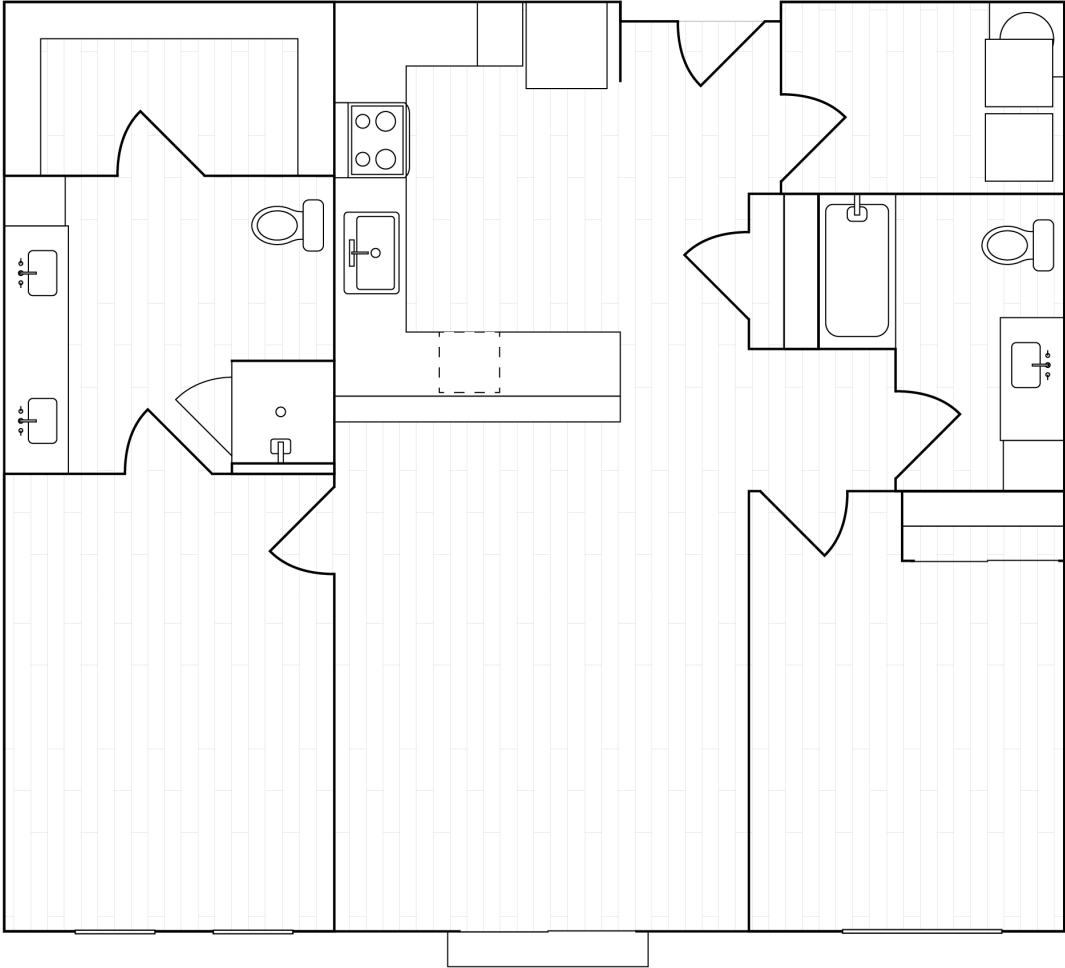

GRAND STATION LOFTS

B1 HC

2 Bedroom / 2 Bath

Dimensions

- Living 14'-0" x 14'-9"
- Kitchen 9' 3" x 14'-0"
- Bedroom 11'-0" x 14'-9"
- Bedroom 2 10'-3" x 10'-9"

Unit Range

Bldg 1: 444

Total Sq Ft **1168**

B1 HC 2B/2B