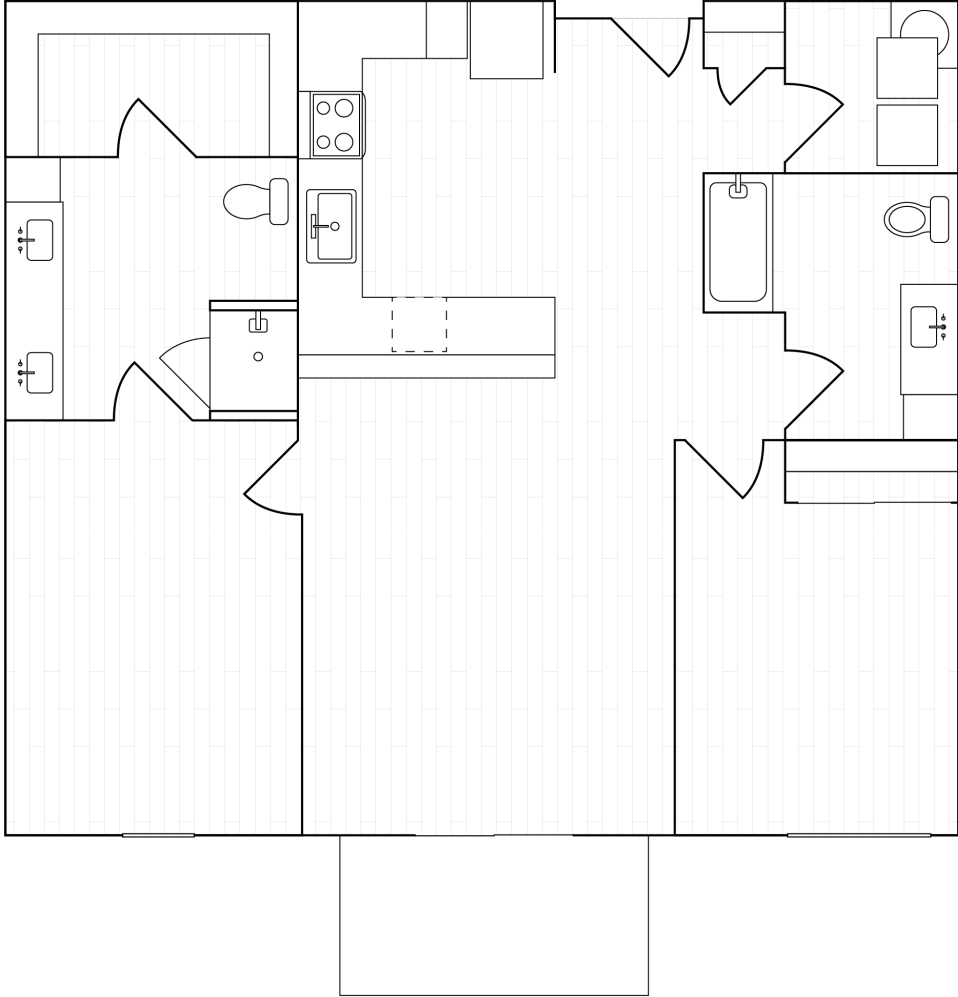

GRAND STATION LOFTS

B1

2 Bedroom / 2 Bath

Dimensions

- Living 14'-0" x 14'-9"
- Kitchen 9' 3" x 14'-0"
- Bedroom 11'-0" x 14'-9"
- Bedroom 2 10'-3" x 10'-9"

Unit Range

- Bldg 1:** 107, 114, 144, 207, 214, 237, 244, 307, 314, 337, 344, 407, 414, 437
- Bldg 2:** 119, 124, 130, 132, 138, 141, 219, 224, 230, 232, 238, 241, 242, 319, 324, 330, 332, 338, 341, 342, 419, 424, 430, 432, 441, 442

Total Sq Ft **1165**

B1 2B/2B