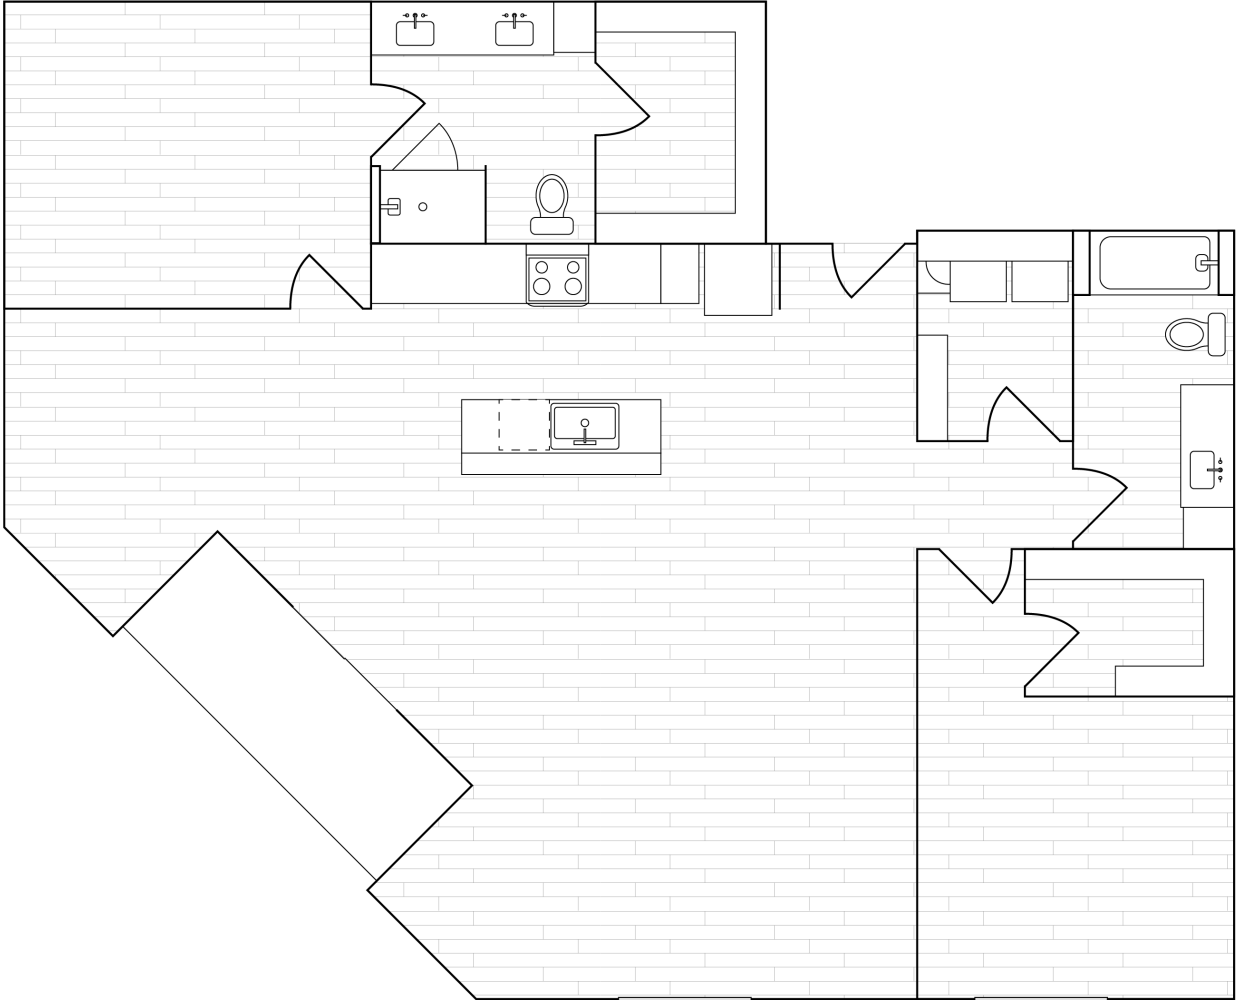

GRAND STATION LOFTS

B10

2 Bedroom / 2 Bath

Dimensions

- Living 17'-0" x 9'-3"
- Kitchen 13'-3" x 9'-3"
- Dining 9'-3" x 9'-3"
- Bedroom 11'-6" x 11'-0"
- Bedroom 2 10'-9" x 15'-9"

Unit Range

Bldg 1: 126, 226, 326, 426

Total Sq Ft **1638**

B10 2B/2B