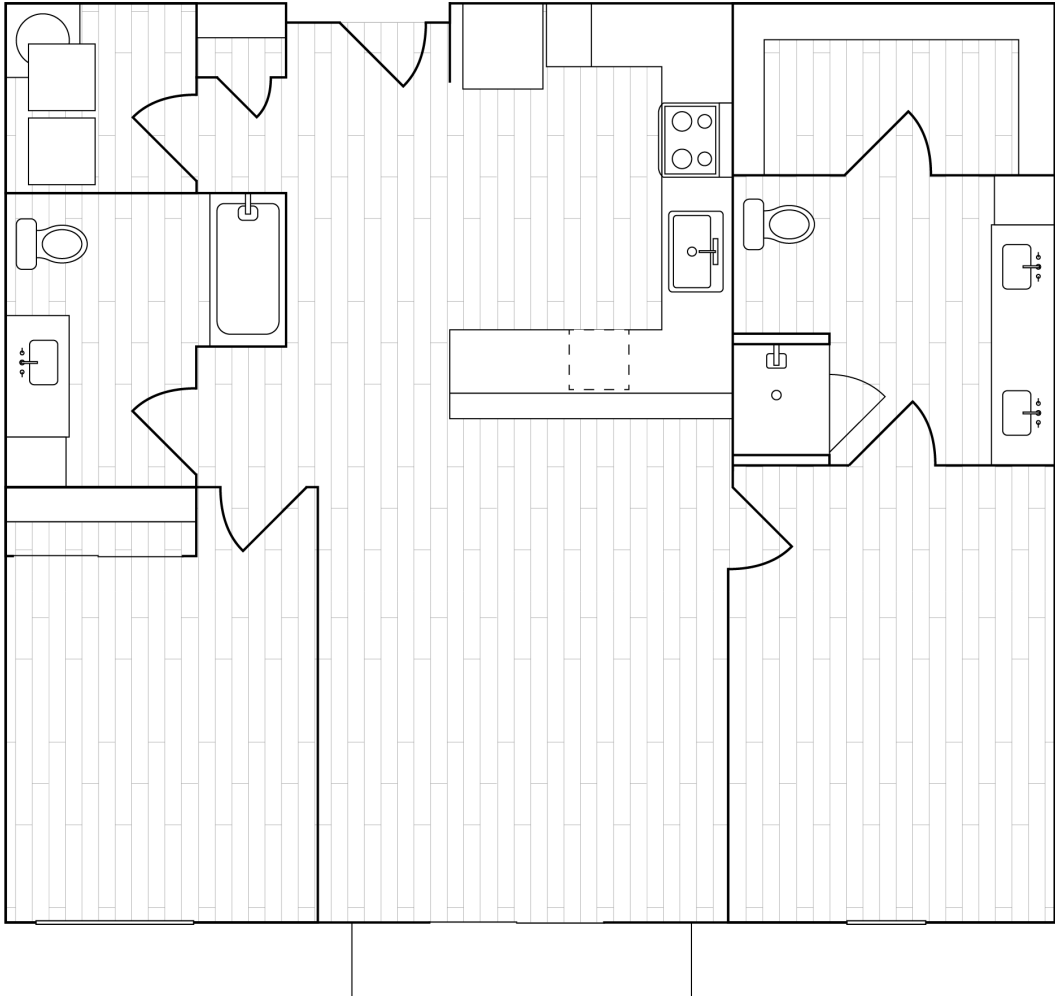

GRAND STATION LOFTS

B2

2 Bedroom / 2 Bath

Dimensions

- Living 14'-0" x 17'-0"
- Kitchen 9'-3" x 14'-0"
- Bedroom 11'-0" x 15'-0"
- Bedroom 2 10'-0" x 14'-3"

Unit Range

- Bldg 1: 109, 120, 135, 209, 220, 235, 309, 320, 335, 409, 420, 435

Total Sq Ft **1168**

B2 2B/2B