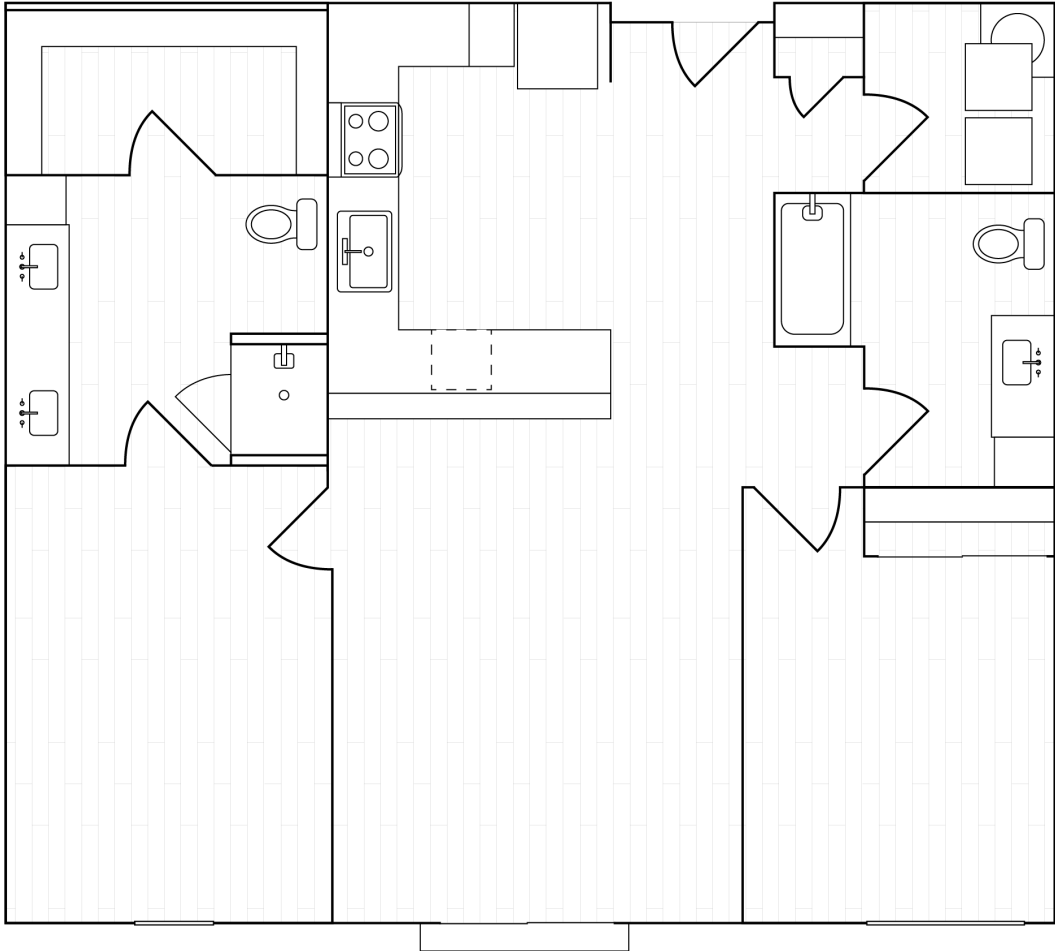

GRAND STATION LOFTS

B3

2 Bedroom / 2 Bath

Dimensions

- Living 14'-0" x 14'-6"
- Kitchen 9'-6" x 15'-6"
- Bedroom 11'-0" x 15'-0"
- Bedroom 2 10'-3" x 14'-3"

Unit Range

Bldg 1: 122, 208, 222, 308, 322, 422

Total Sq Ft **1170**

B3 2B/2B