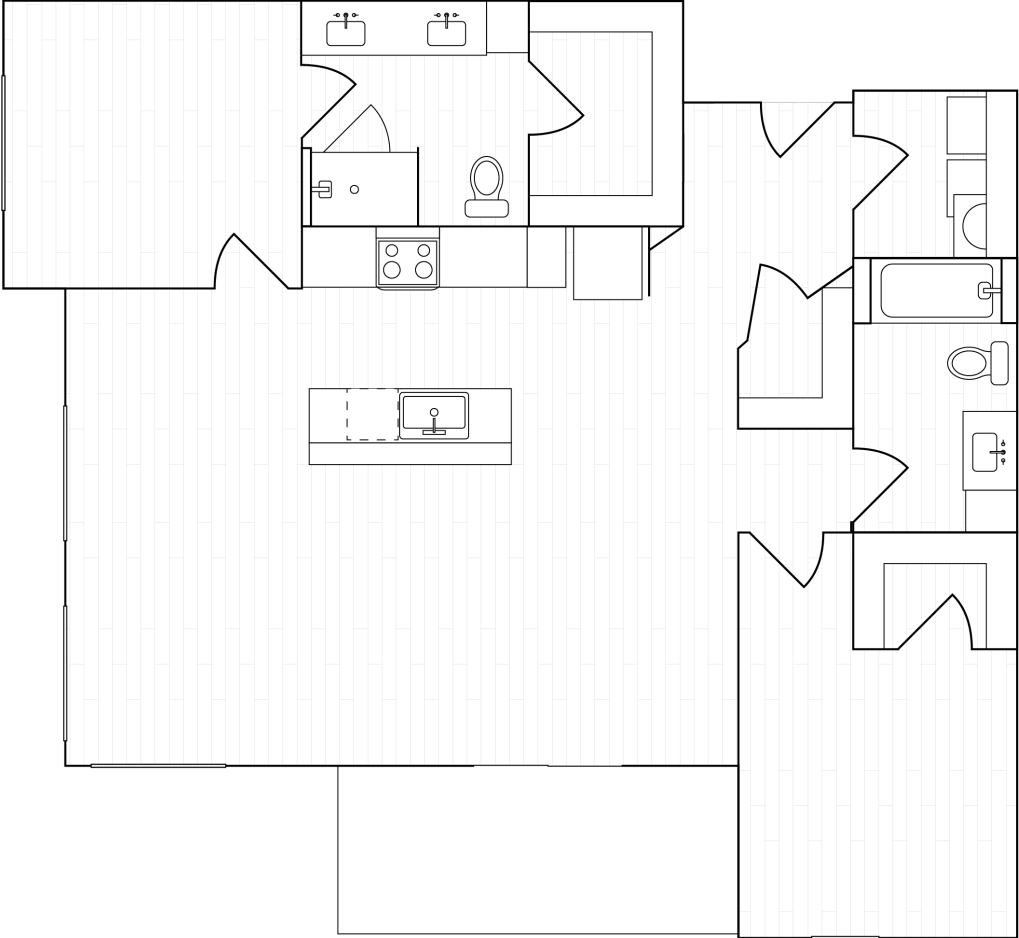

# GRAND STATION LOFTS

# B4

## 2 Bedroom / 2 Bath

Dimensions

- Living 17'-0" x 8'-9"
- Kitchen 13'-3" x 9'-3"
- Dining 9'-9" x 8'-9"
- Bedroom 13'-0" x 12'-0"
- Bedroom 2 11'-0" x 15'-0"

Unit Range

Bldg 2: 126, 136, 226, 236, 326, 336, 426, 436

Total Sq Ft **1258**

B4 2B/2B