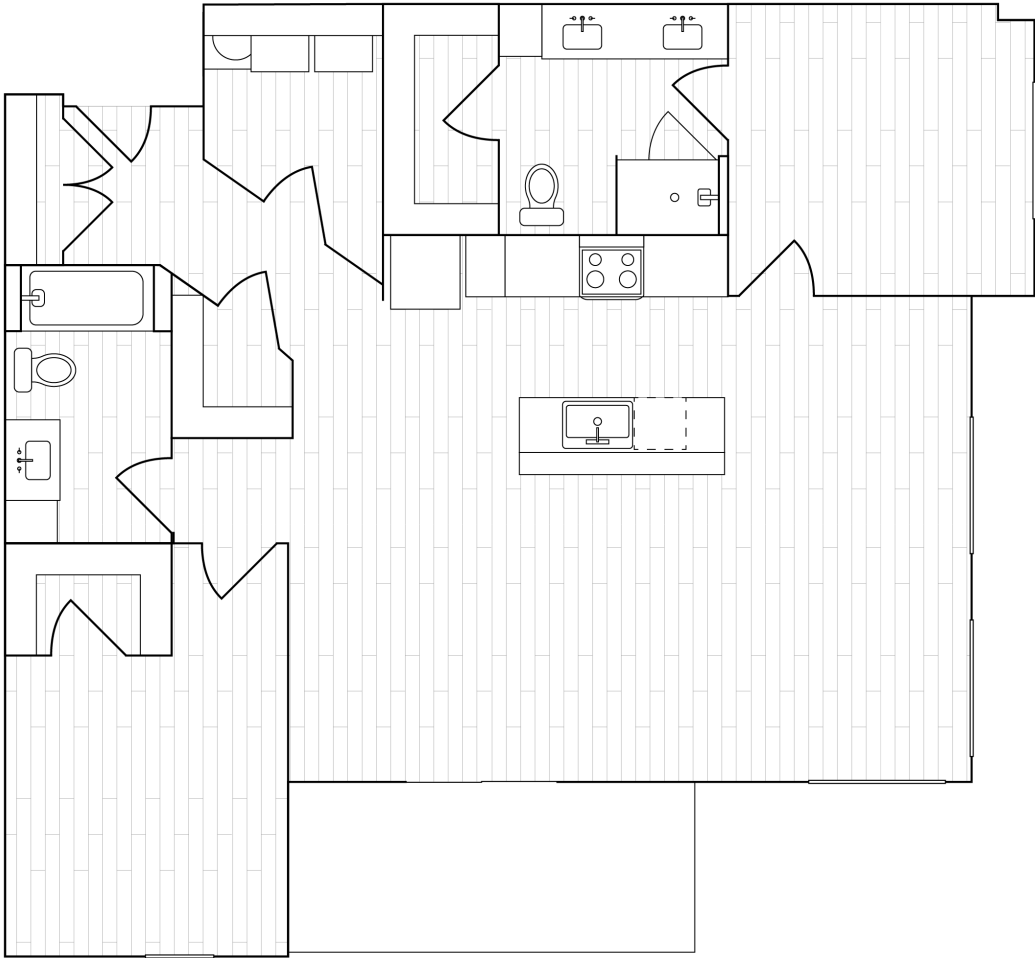

GRAND STATION LOFTS

B5

2 Bedroom / 2 Bath

Dimensions

- Living 13'-9" x 14'-9"
- Kitchen 10'-6" x 14'-0"
- Bedroom 11'-0" x 15'-0"
- Bedroom 2 10'-6" x 14'-6"

Unit Range

Bldg 1: 116, 216, 316, 416

Total Sq Ft **1286**

B5 2B/2B