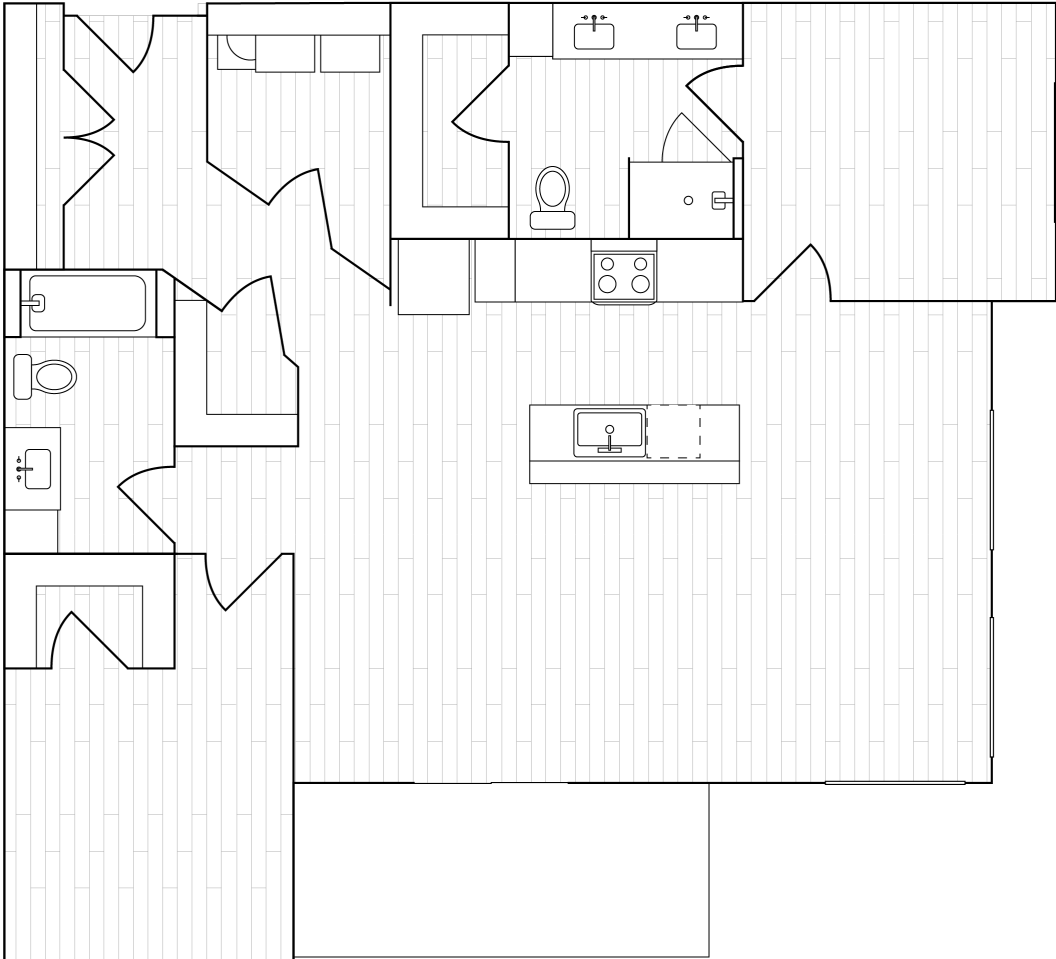

# GRAND STATION LOFTS

**B6**

## 2 Bedroom / 2 Bath

Dimensions

- Living 17'-0" x 12'-0"
- Kitchen 13'-9" x 9'-3"
- Dining 9'-3" x 9'-3"
- Bedroom 11'-3" x 12'-0"
- Bedroom 2 11'-9" x 16'-6"

Unit Range

- Bldg 1: 146, 246, 346, 446
- Bldg 2: 112, 312, 412

Total Sq Ft **1300**

**B6 2B/2B**