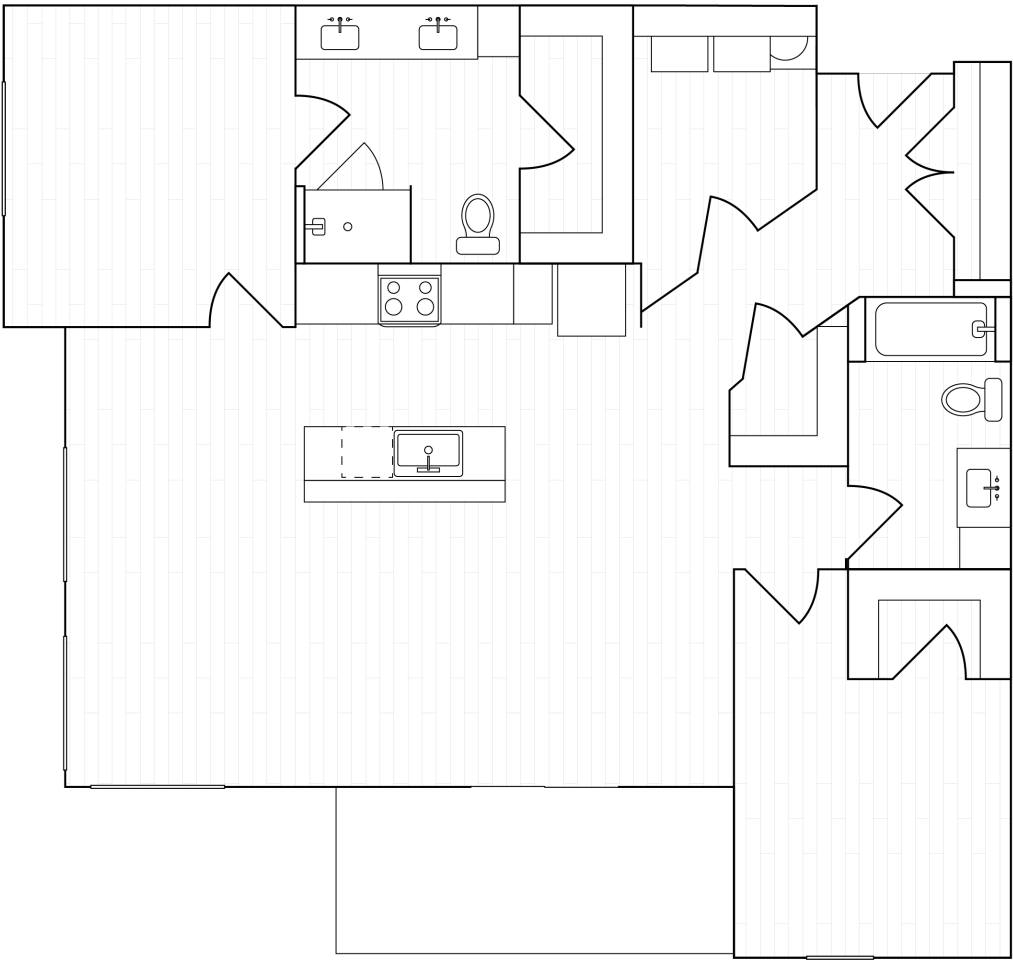

GRAND STATION LOFTS

B9

2 Bedroom / 2 Bath

Dimensions

- Living 17'-0" x 9'-3"
- Kitchen 13'-3" x 9'-3"
- Dining 9'-3" x 9'-3"
- Bedroom 11'-6" x 11'-0"
- Bedroom 2 10'-9" x 15'-9"

Total Sq Ft **1372**

Unit Range

Bldg 1: 358, 458

B9 2B/2B