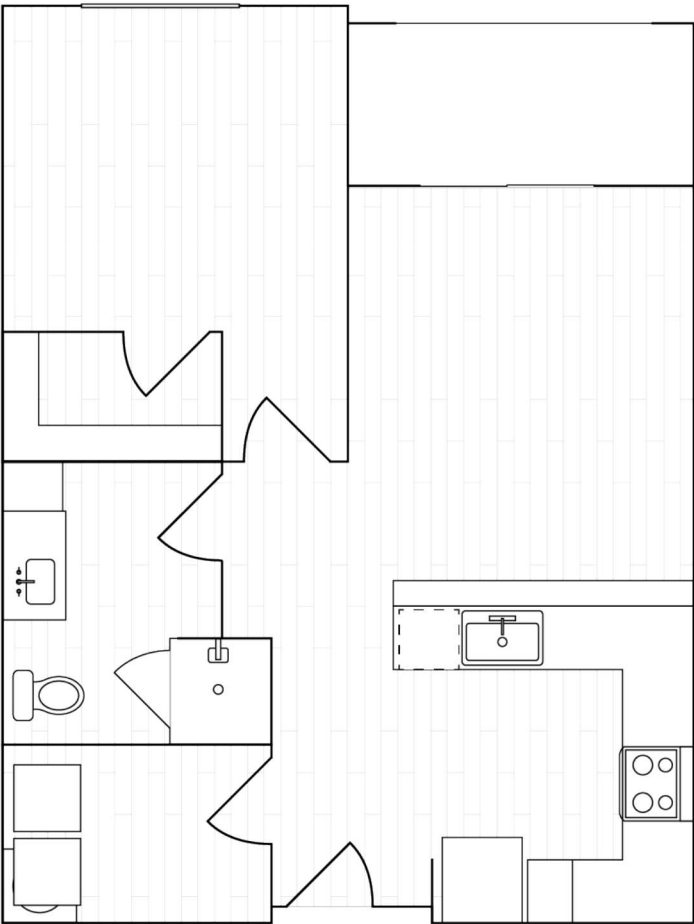

GRAND STATION LOFTS

A1a^{HC}

1 Bedroom / 1 Bath

Dimensions

- Living 11'-6" x 13'-9"
- Kitchen 9'-3" x 11'-0"
- Bedroom 11'-3" x 16'-0"

Total Sq Ft **688**

Unit Range

- Bldg 1: 310
- Bldg 2: 128, 446

A1a HC 1B/1B