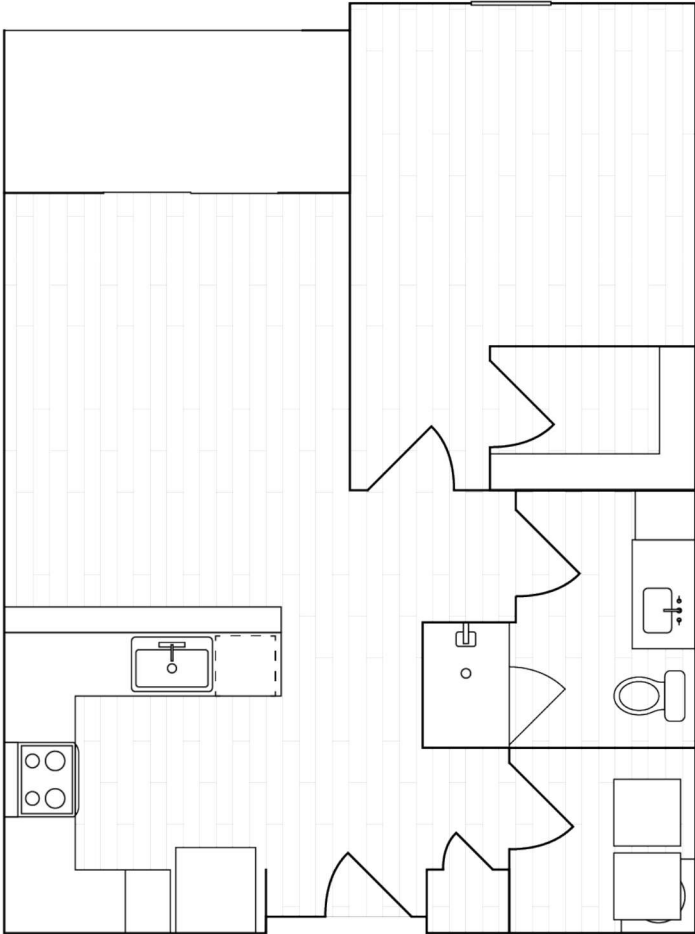

GRAND STATION LOFTS

A3

1 Bedroom / 1 Bath

Dimensions

- Living 11'-6" x 13'-9"
- Kitchen 9'-3" x 11'-0"
- Bedroom 11'-3" x 16'-0"

Total Sq Ft **756**

Unit Range

- Bldg 1:** 113, 123, 131, 141, 203, 213, 223, 231, 241, 251, 303, 313, 323, 331, 341, 351, 403, 413, 423, 431, 441, 451
- Bldg 2:** 105, 121, 131, 139, 143, 203, 205, 221, 229, 231, 239, 243, 303, 305, 321, 329, 331, 339, 343, 403, 405, 421, 429, 431, 439, 443

A3 1B/1B