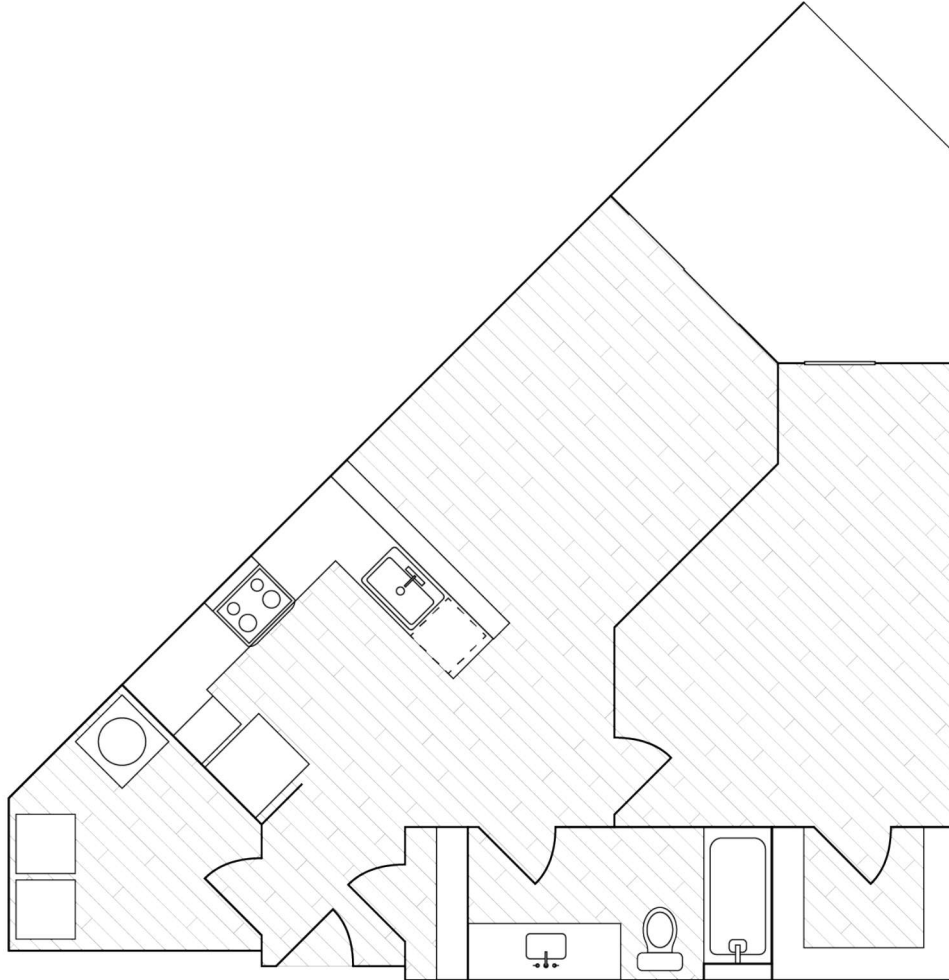

GRAND STATION LOFTS

A4a

1 Bedroom / 1 Bath

Dimensions

Living 11'-0" x 13'-6"
Kitchen 8'-6" x 12'-3"
Bedroom 12'-6" x 17'-0"

Total Sq Ft **774**

Unit Range

Bldg 2: 133, 233, 333, 433

A4a 1B/1B