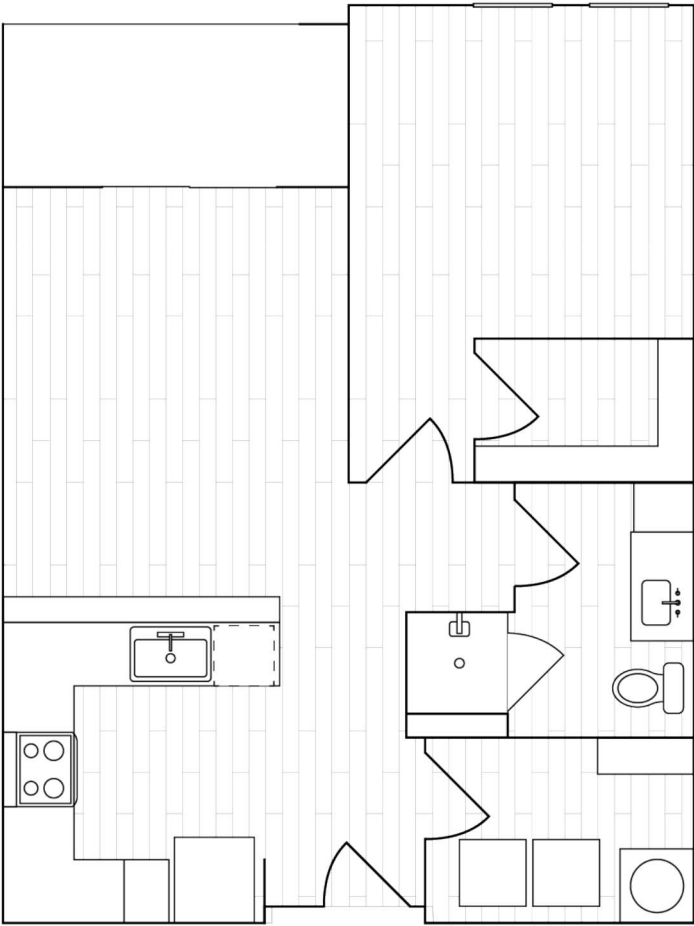

GRAND STATION LOFTS

A1a

1 Bedroom / 1 Bath

Dimensions

- Living 11'-6" x 13'-9"
- Kitchen 9'-3" x 11'-0"
- Bedroom 11'-3" x 16'-0"

Total Sq Ft **688**

Unit Range

Bldg 1: 118, 124, 128, 130, 132, 134, 138, 140, 142, 148, 150, 152, 156, 202, 204, 206, 210, 218, 224, 228, 230, 232, 234, 238, 240, 242, 248, 250, 252, 256, 302, 304, 306, 318, 324, 328, 330, 332, 334, 338, 340, 342, 348, 350, 352, 356, 402, 404, 410, 418, 424, 428, 430, 432, 434, 438, 440, 442, 448, 450, 452, 456

A1a 1B/1B